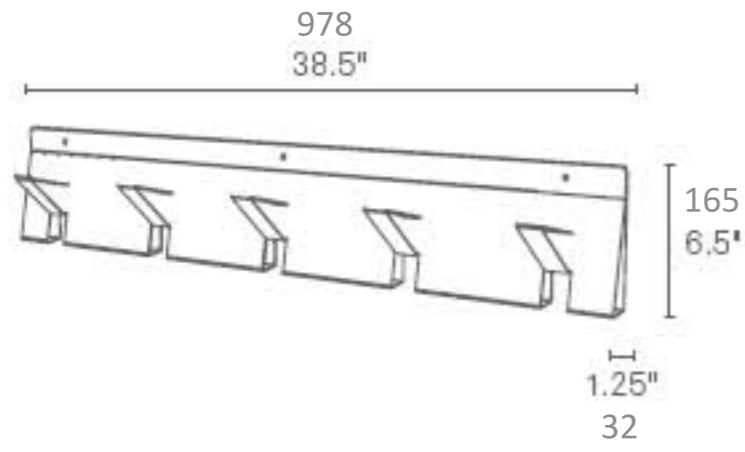

## 2D:3D COAT RACK

From flat to fabulous in no time. Each piece is available in gun metal, white, and fire engine red. Powder-coated steel that ships flat and is folded into shape by you.